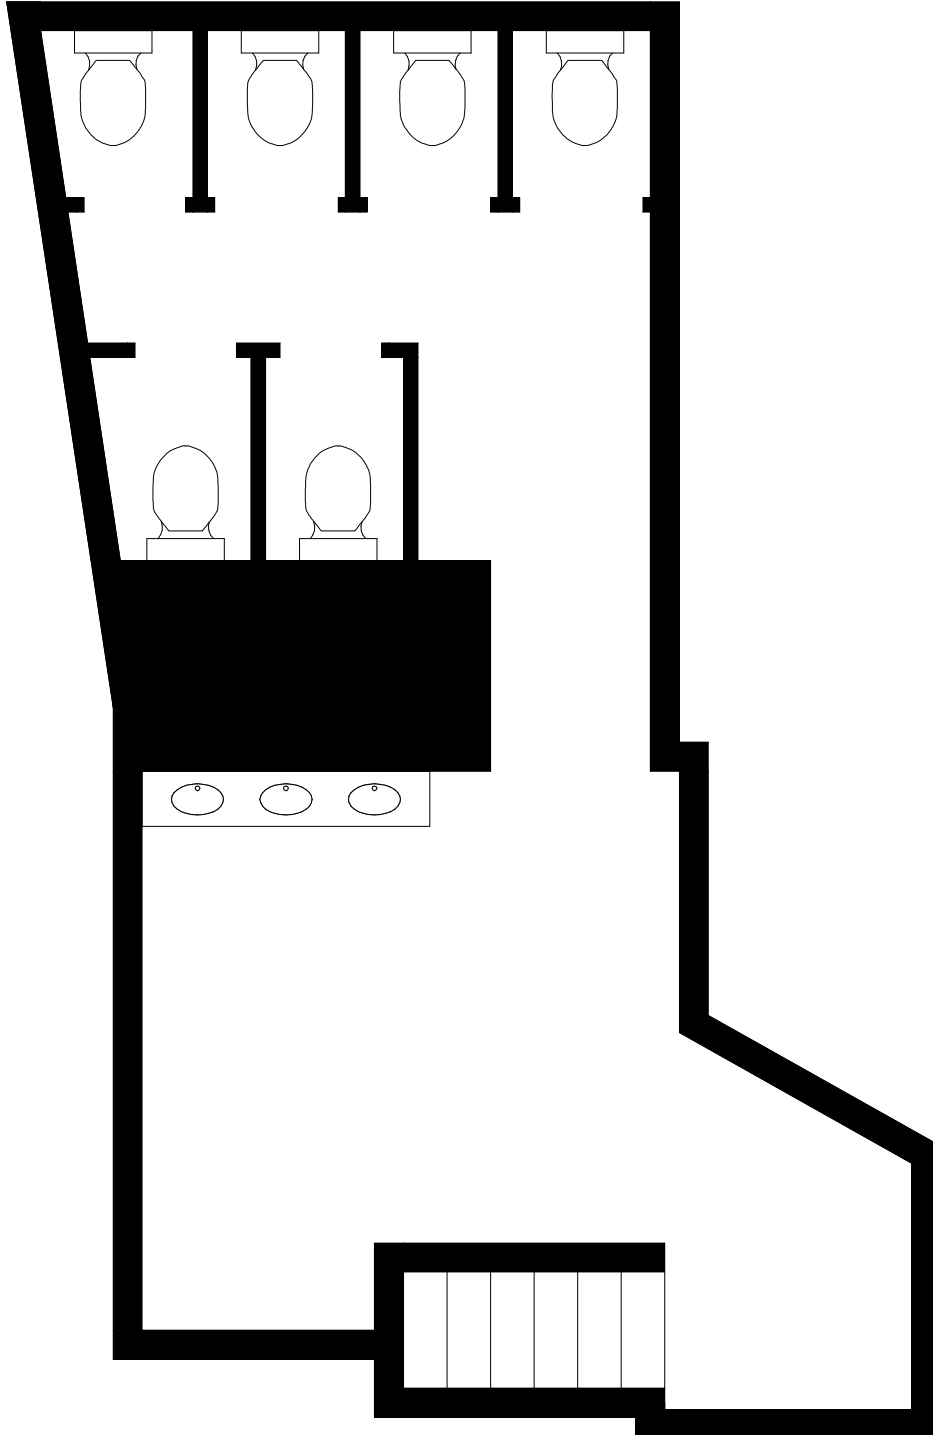

LOST SOCIETY

MAIN ROOM

Approximate Gross Internal Area
1581 sq ft / 146.87 sq m

LOST SOCIETY

BACK ROOM

Approximate Gross Internal Area
577 sq ft / 53.60 sq m

Ground Floor

Illustration For Identification Purposes Only. Not To Scale
As Defined by RICS - Code of Measuring Practice
www.polarisltd.co.uk

LOST SOCIETY

GARDEN

Approximate Garden Area
978 sq ft / 90.86 sq m

Ground Floor

Illustration For Identification Purposes Only. Not To Scale
As Defined by RICS - Code of Measuring Practice

LOST SOCIETY

WOMEN'S WC

Approximate Gross Internal Area
408 sq ft / 37.90 sq m

Ground Floor

Illustration For Identification Purposes Only. Not To Scale
As Defined by RICS - Code of Measuring Practice
www.polarisltd.co.uk