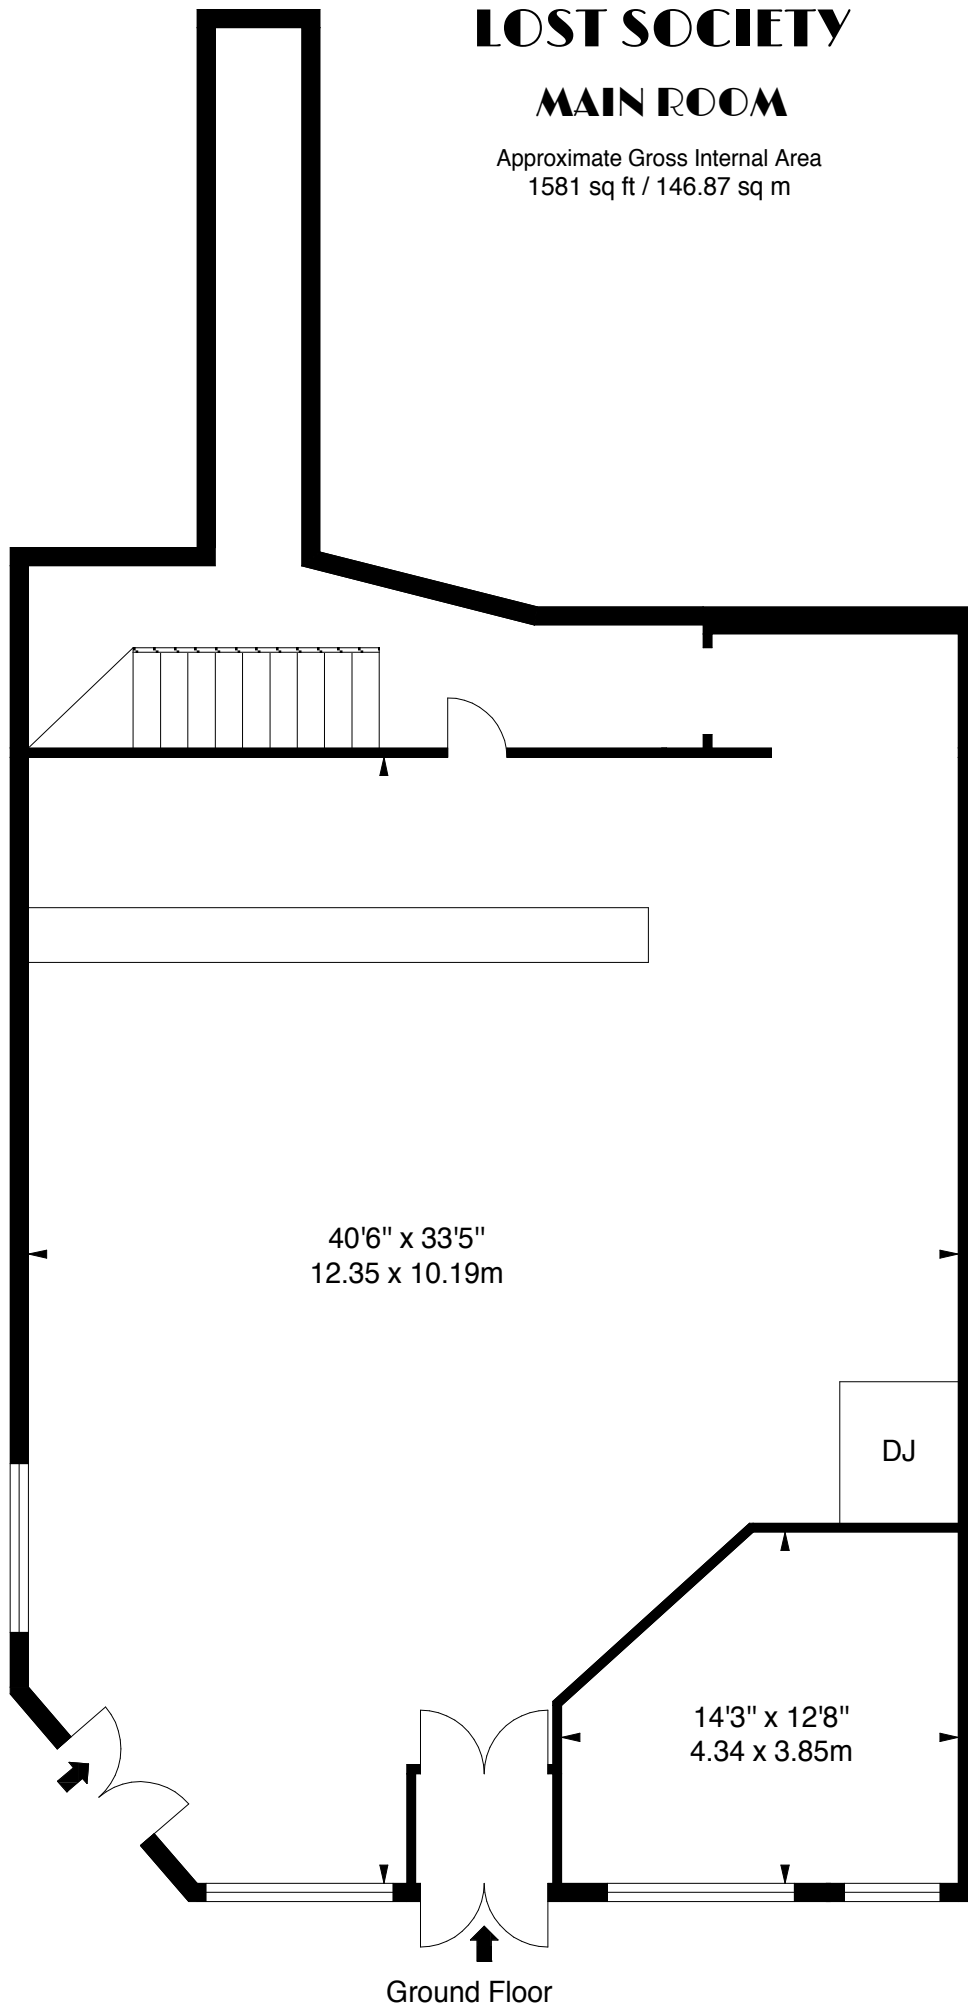

LOST SOCIETY

MAIN ROOM

Approximate Gross Internal Area
1581 sq ft / 146.87 sq m

LOST SOCIETY

BACK ROOM

Approximate Gross Internal Area
577 sq ft / 53.60 sq m

Ground Floor

Illustration For Identification Purposes Only. Not To Scale
As Defined by RICS - Code of Measuring Practice
www.polarisltd.co.uk

LOST SOCIETY

GARDEN

Approximate Garden Area
978 sq ft / 90.86 sq m

Ground Floor

Illustration For Identification Purposes Only. Not To Scale
As Defined by RICS - Code of Measuring Practice

LOST SOCIETY

WOMEN'S WC

Approximate Gross Internal Area
408 sq ft / 37.90 sq m

Ground Floor

Illustration For Identification Purposes Only. Not To Scale
As Defined by RICS - Code of Measuring Practice
www.polarisltd.co.uk