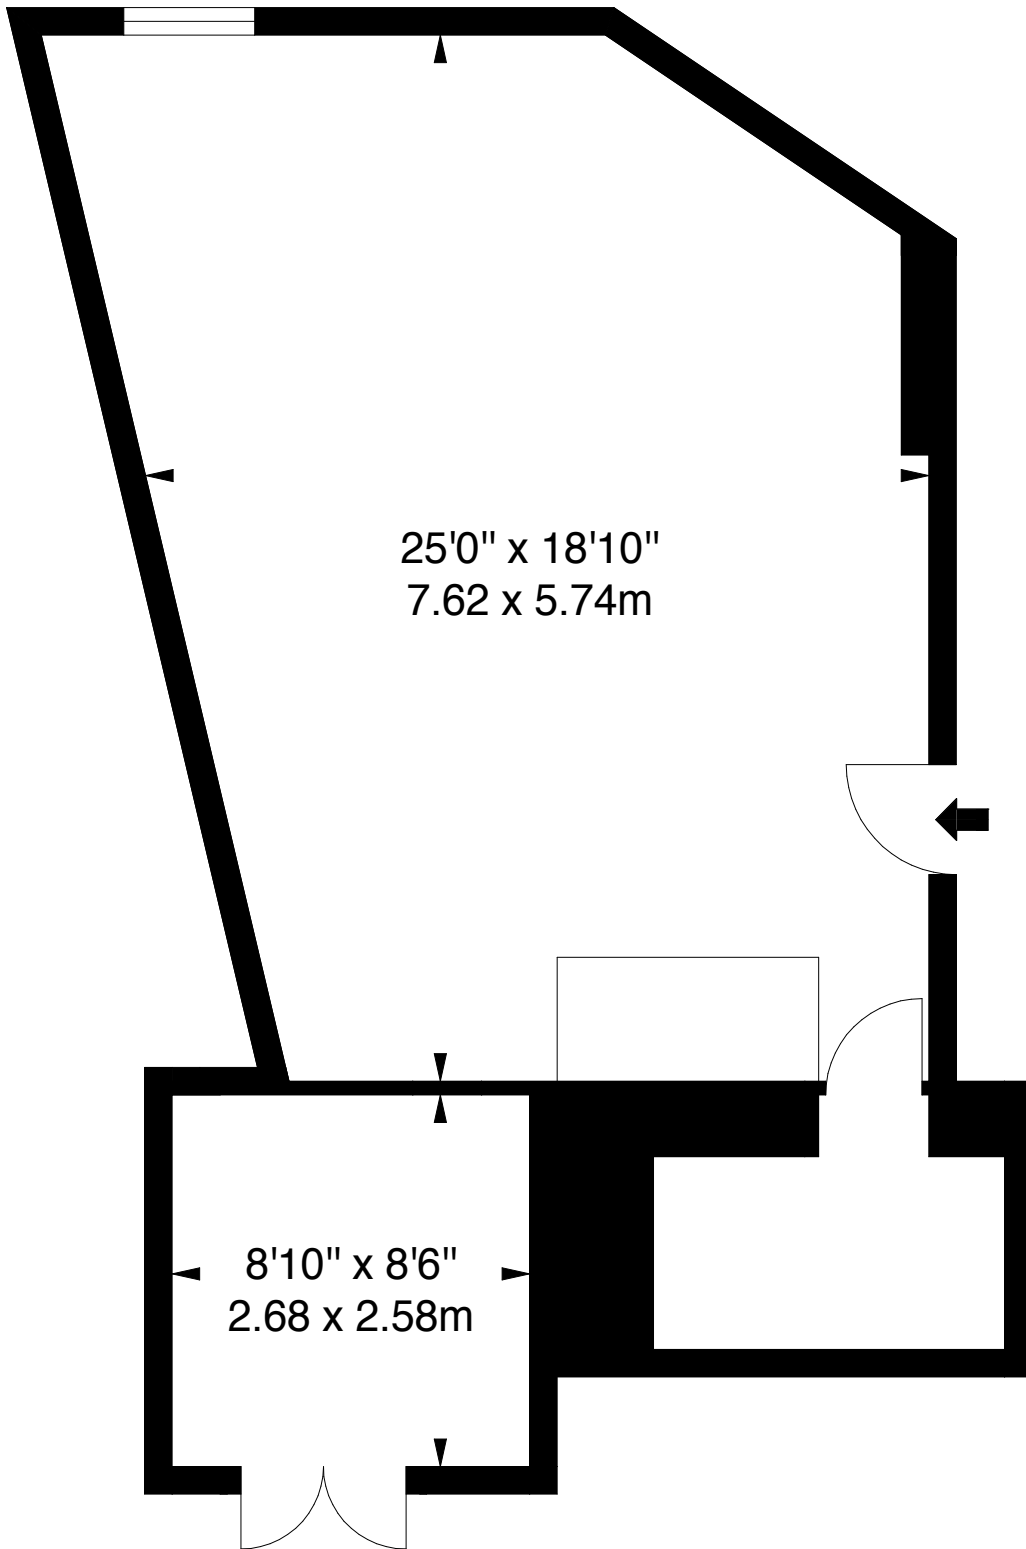

LOST SOCIETY

MAIN ROOM

Approximate Gross Internal Area
1581 sq ft / 146.87 sq m

LOST SOCIETY

BACK ROOM

Approximate Gross Internal Area
577 sq ft / 53.60 sq m

Ground Floor

Illustration For Identification Purposes Only. Not To Scale
As Defined by RICS - Code of Measuring Practice
www.polarisltd.co.uk

LOST SOCIETY

GARDEN

Approximate Garden Area
978 sq ft / 90.86 sq m

Ground Floor

Illustration For Identification Purposes Only. Not To Scale
As Defined by RICS - Code of Measuring Practice

LOST SOCIETY

WOMEN'S WC

Approximate Gross Internal Area
408 sq ft / 37.90 sq m

Ground Floor

Illustration For Identification Purposes Only. Not To Scale
As Defined by RICS - Code of Measuring Practice
www.polarisltd.co.uk